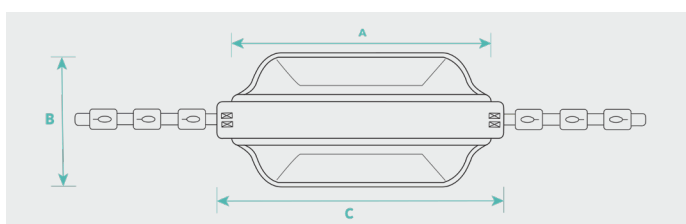

Salsa Sling Super Soft

The Salsa Super Soft sling is a generously padded model for use with the Salsa200. It features optimum back support and under arm padding for a safe and comfortable lift and has a special design to allow for the easy removal of clothing if required for toileting. This model also features a neoprene torso band for security and stability.

	M	L
A	920	1100
B	320	320
C	1250	1500

Velcro Fastening

M	27708
L	27709
XL	27714