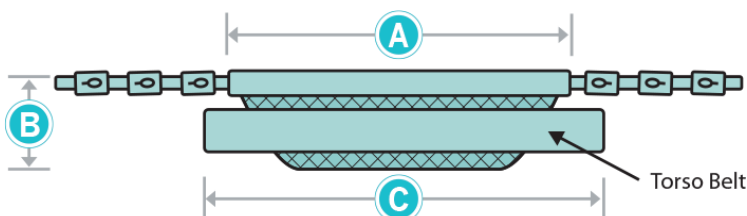

Allegro Salsa Sling

The Salsa sling is for use with the Salsa stand up hoist. It features optimum back support and under arm padding for a safe and comfortable lift and also allows for the easy removal of clothing for toilet transfers.

The Allegro Salsa sling features a torso band for security and stability with buckle (b) or Velcro (v) fastening

Allegro Buckle

Small	27701
Medium	27702
Large	27703
Extra Large	27704

Allegro Velcro

Medium	27705
Large	27706
Extra Large	27707