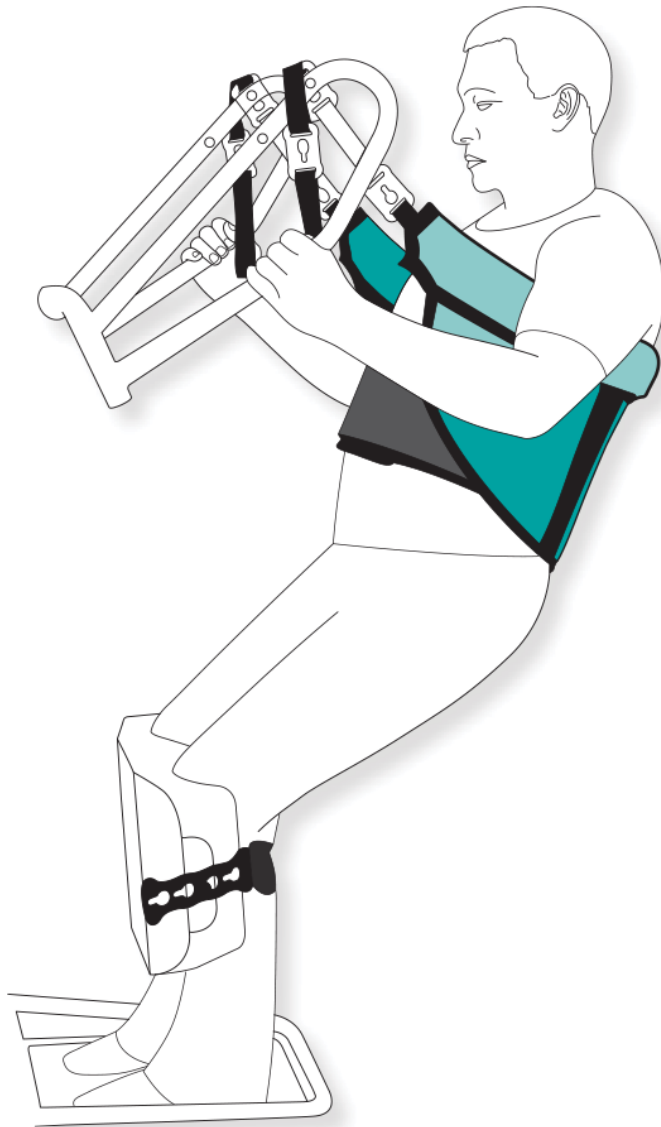

Allegro Salsa Sling

The Salsa sling is for use with the Salsa stand up hoist. It features optimum back support and under arm padding for a safe and comfortable lift and also allows for the easy removal of clothing for toilet transfers.

The Allegro Salsa sling features a torso band for security and stability with buckle (b) or Velcro (v) fastening

Allegro Buckle

Small	27701
Medium	27702
Large	27703
Extra Large	27704

Allegro Velcro

Medium	27705
Large	27706
Extra Large	27707